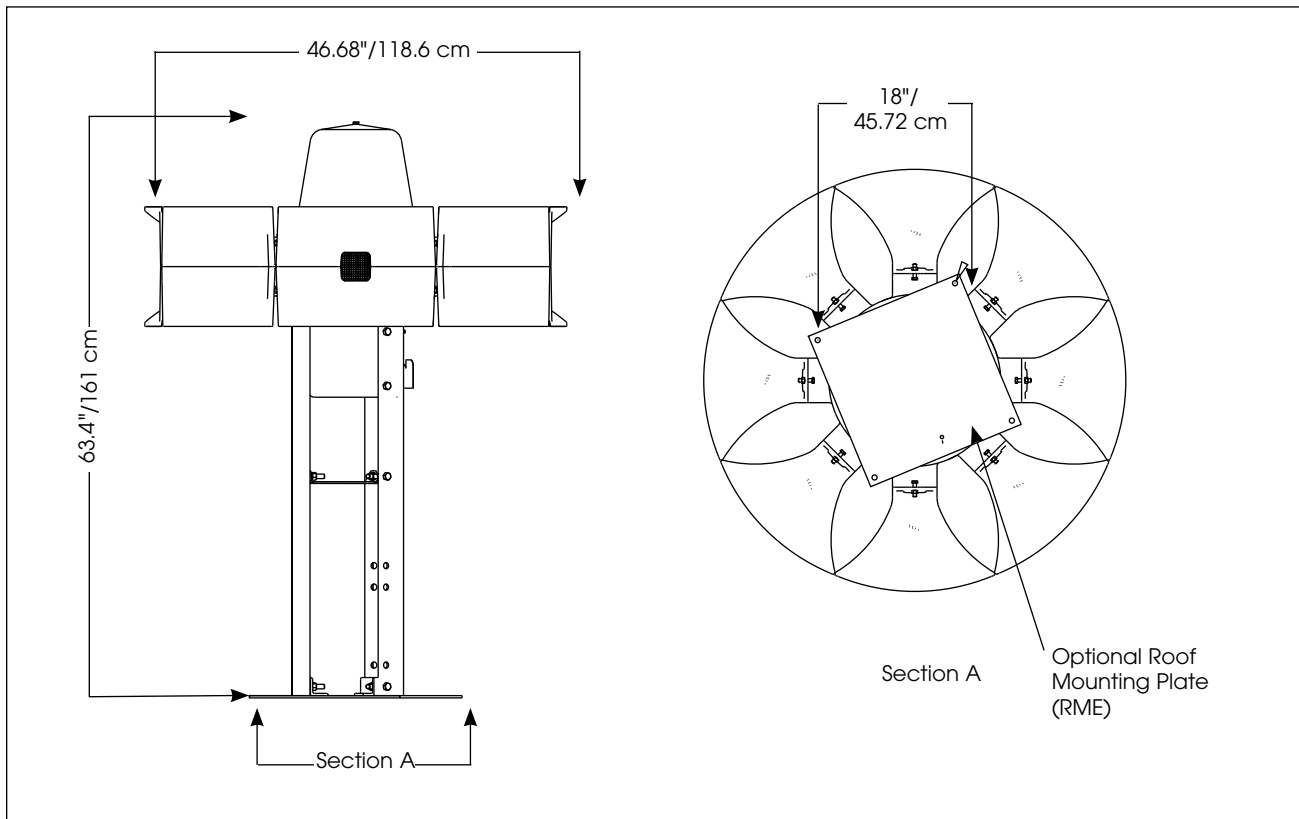

### SPECIFICATIONS

Operating Temperature:	-22°F to 140°F	-30°C to 60°C
Effective Range @ 70 dBc:	2200'	
Net Weight:	255 lbs	116.0 kg
Shipping Weight:	380 lbs	173.0 kg
Height:	63.4"	161.0 cm
Width:	46.68"	118.6 cm